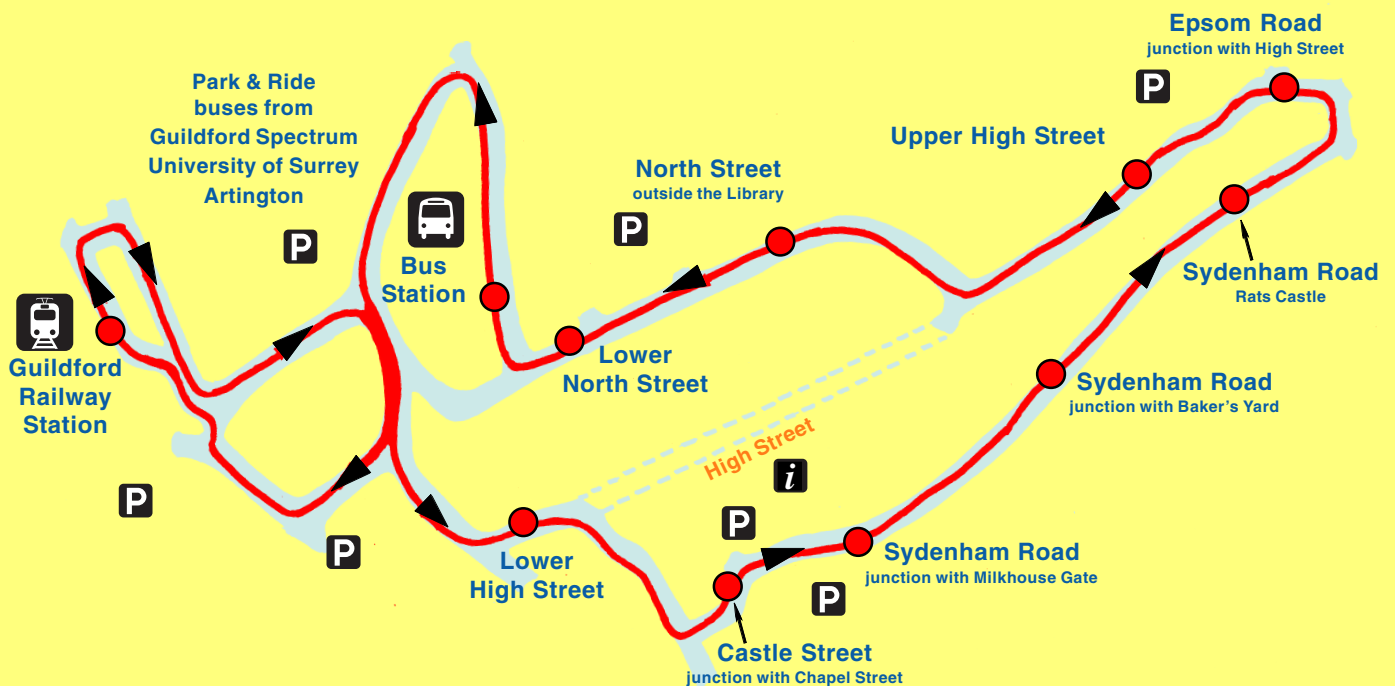

HAVE YOU USED THE

IT'S FREE!

GUILDFORD SHUTTLE BUS TIMETABLE

Mondays to Fridays

Guildford Station Forecourt	0855	15	35	55	1635
Lower High Street White Lion Walk	0858	18	38	58	1638
Castle Street Chapel Street	0859	Then	19	39	59
Sydenham Road Milkhouse Gate	0900	at	20	40	00
Sydenham Road Bakers Yard	0901	these	21	41	01
Sydenham Road Rats Castle	0901	mins	21	41	01
Epsom Road High Street	0902	past	22	42	02
Upper High Street near Grammar School	0903	each	23	43	03
North Street Library	0905	hour	25	45	05
Lower North Street M & S	0907		27	47	07
Friary Bus Station Laserquest Stop	0909		29	49	09
Guildford Station Forecourt	0914		34	54	14

Saturdays

Guildford Station Forecourt	0835	55	15	35	1655
Lower High Street White Lion Walk	0838	58	18	38	1658
Castle Street Chapel Street	0839	Then	59	19	39
Sydenham Road Milkhouse Gate	0840	at	00	20	40
Sydenham Road Bakers Yard	0841	these	01	21	41
Sydenham Road Rats Castle	0841	mins	01	21	41
Epsom Road High Street	0842	past	02	22	42
Upper High Street near Grammar School	0843	each	03	23	43
North Street Library	0845	hour	05	25	45
Lower North Street M & S	0847		07	27	47
Friary Bus Station Laserquest Stop	0849		09	29	49
Guildford Station Forecourt	0854		14	34	54