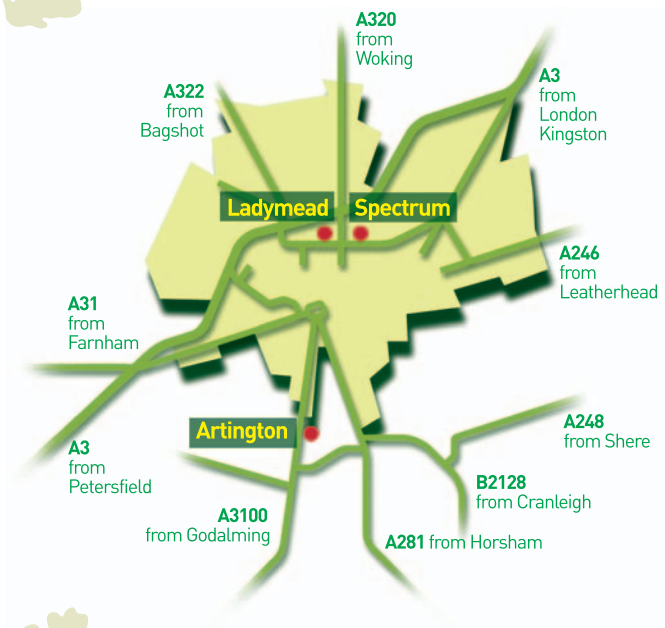

1 choosing your site

the smart way into
guildford
 by car

2 finding your site

One of the University car parks is also in use for park and ride on Saturdays only.
 Connections to the town from this site are on local Arriva buses that stop at the site - phone 0870 608 2 608 for times and prices.

Spectrum
 Mondays to Fridays
 travel time **8 mins**
 every 12 mins until 1930
 every 20 mins after 1930
FIRST IN 0727 LAST BACK 2310

Ladymead
 Saturdays
 travel time **7 mins**
 every 10 mins
FIRST IN 0830 LAST BACK 1800

the smart way into
guildford
 by car

in Guildford town centre

Park and ride buses drop you off and collect you by the Friary, handy for major shops and offices.

They also stop at a couple of other places shown on the map here

-  main getting on & off stop in the town centre
-  extra getting off stop from Spectrum
-  extra getting off stop from Artington
-  extra getting on stop for Artington