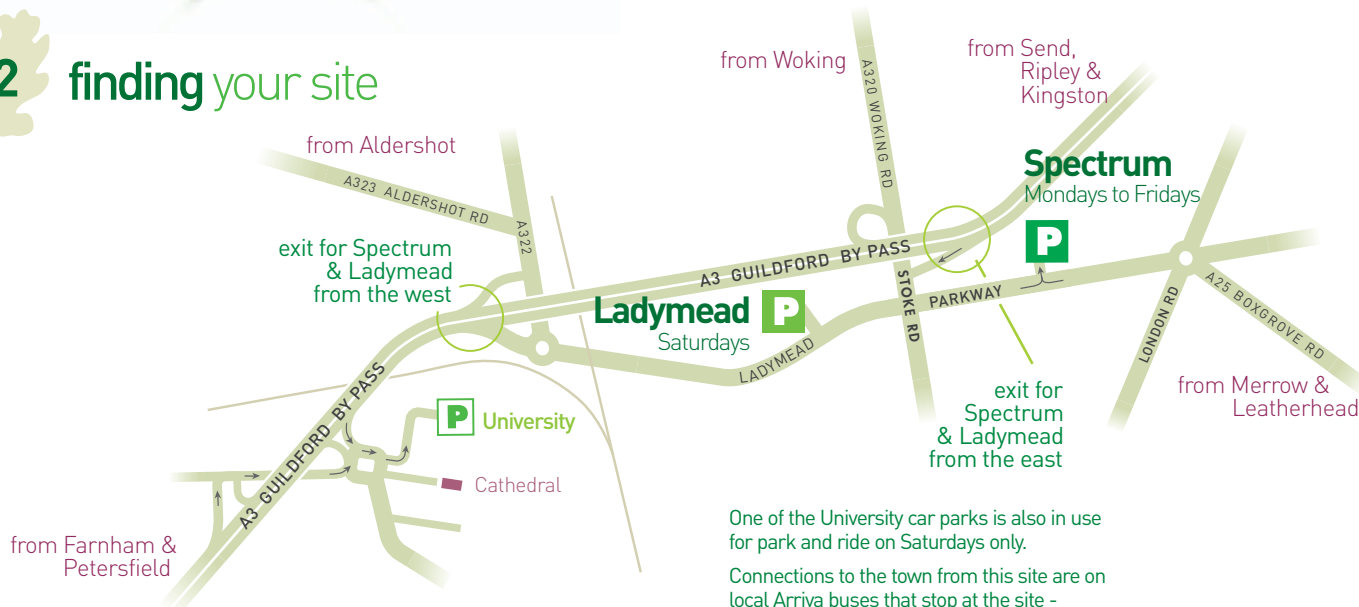

1 choosing your site

the smart way into
guildford
 by car

2 finding your site

One of the University car parks is also in use for park and ride on Saturdays only.
 Connections to the town from this site are on local Arriva buses that stop at the site - phone 0870 608 2 608 for times and prices.

return		
ADULT	£1	up to 2 accompanied children under 16 FREE with each adult
CHILD/OAP	50p	
one way		
ADULT	70p	
CHILD/OAP	35p	
seasons		
weekly	£4	buy from the driver
monthly	£15	buy at the Friary bus station

the smart way into
guildford
 by car

in Guildford town centre

Park and ride buses drop you off and collect you by the Friary, handy for major shops and offices.

They also stop at a couple of other places shown on the map here

-  main getting on & off stop in the town centre
-  extra getting off stop from Spectrum
-  extra getting off stop from Artington
-  extra getting on stop for Artington